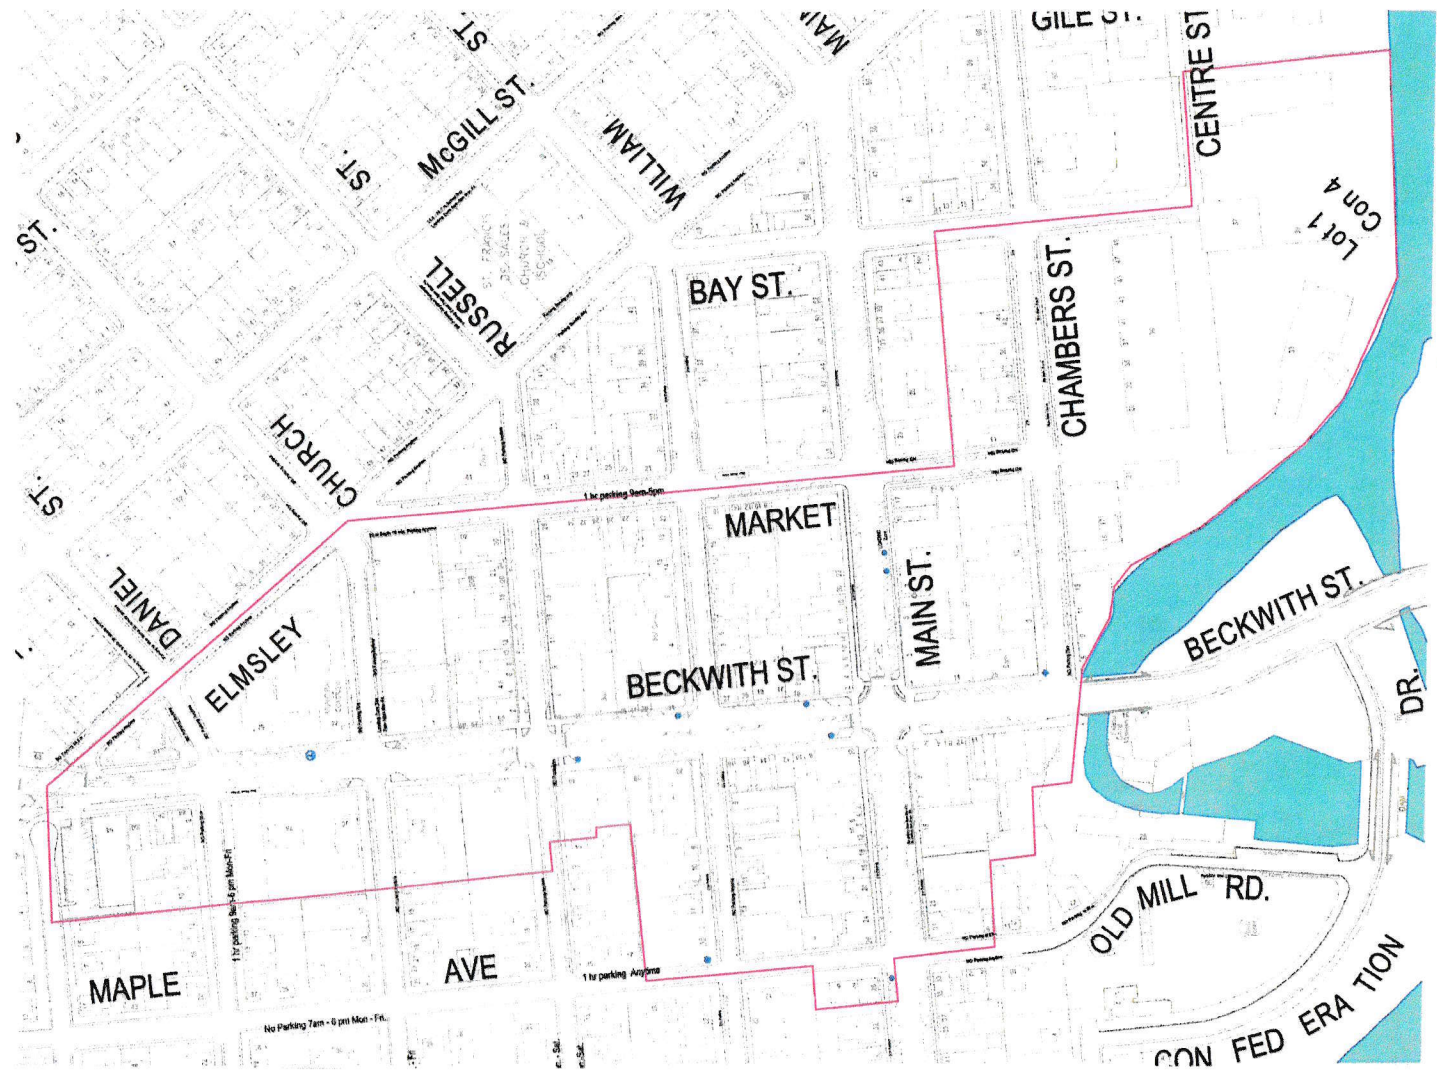

ST.

ST.

MAPLE

DANIEL

ELMSLEY

CHURCH

AVE

RUSSELL

MCGILL ST.

1 hr parking Anytime

e. St.

e. St.

1 hr parking 9am-5pm

1 hr parking 9am-5pm

BECKWITH ST.

BAY ST.

MARKET

WILLIAM

MAIN ST.

GILE ST.

CHAMBERS ST.

OLD MILL RD.

CON FED ERA TION

BECKWITH ST.

CENTRE ST

Lot 1
Con 4